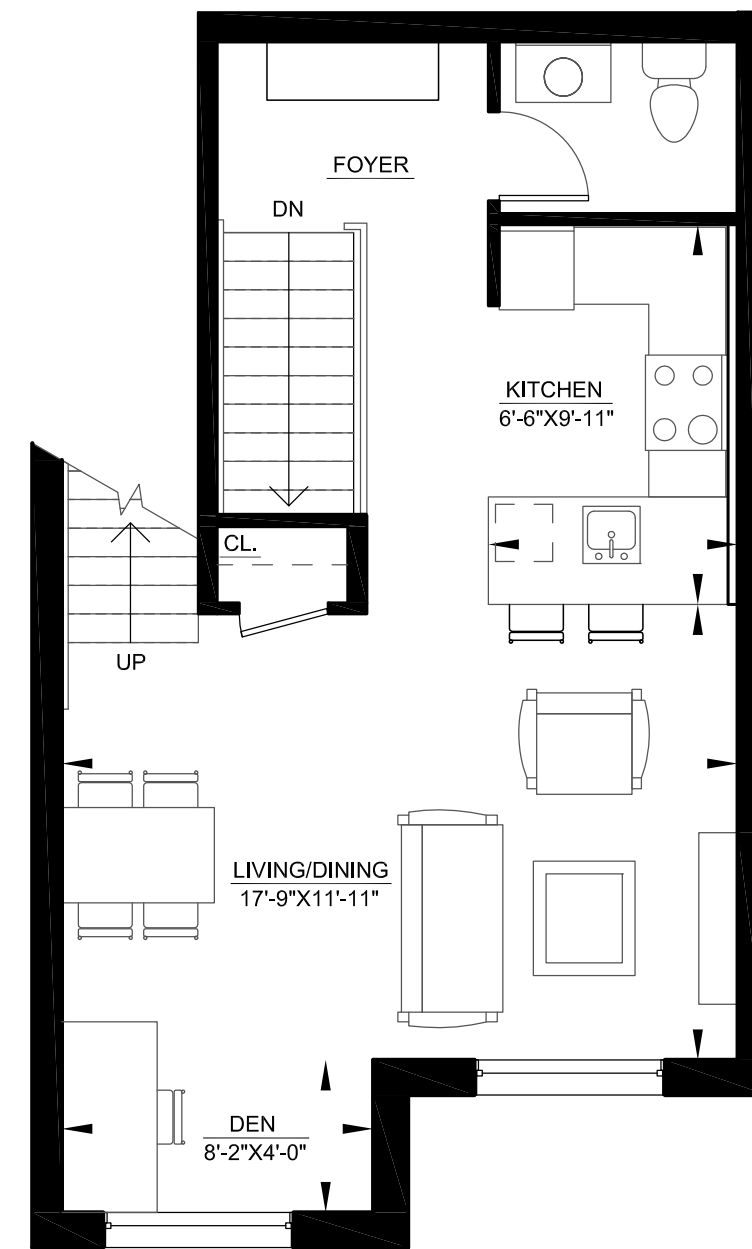

SHEFFIELD

Front Top Level Stacked Townhouse
2 Bedrooms + Den

FROM 1113 SQ. FT.

SOUTH VIEW

TYPICAL CROSS SECTION

MAIN FLOOR

UPPER FLOOR