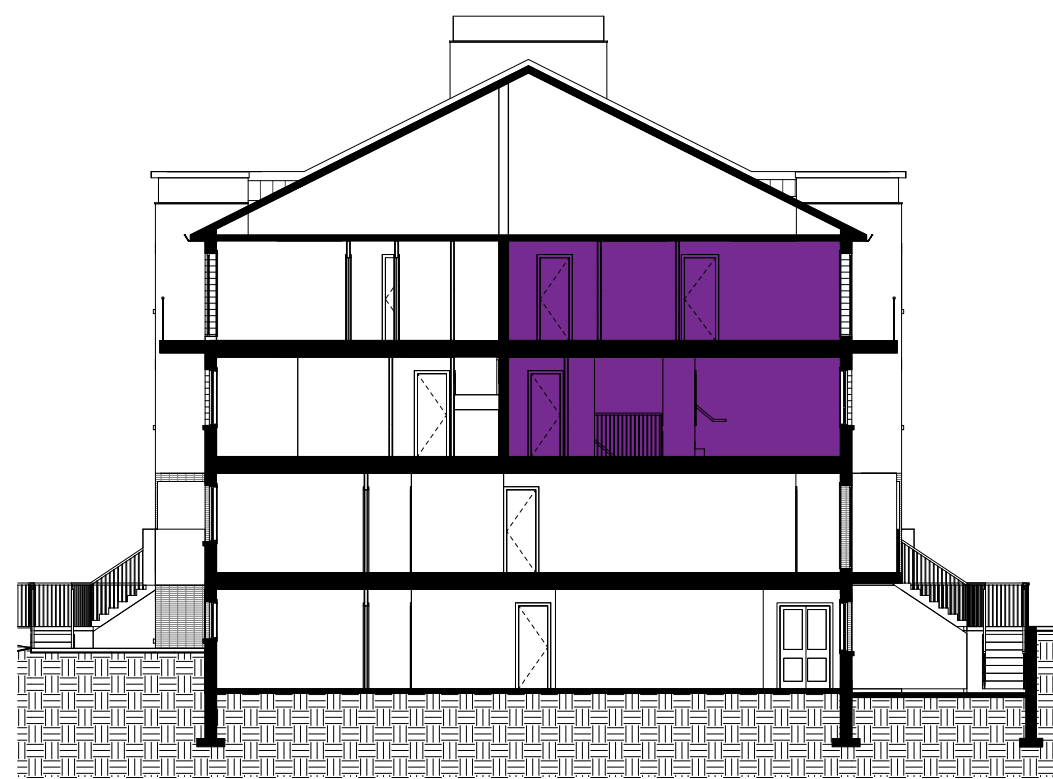

SHEFFIELD

Front Top Level Stacked Townhouse
2 Bedrooms + Den

FROM 1113 SQ. FT.

SOUTH VIEW

TYPICAL CROSS SECTION

MAIN FLOOR

UPPER FLOOR